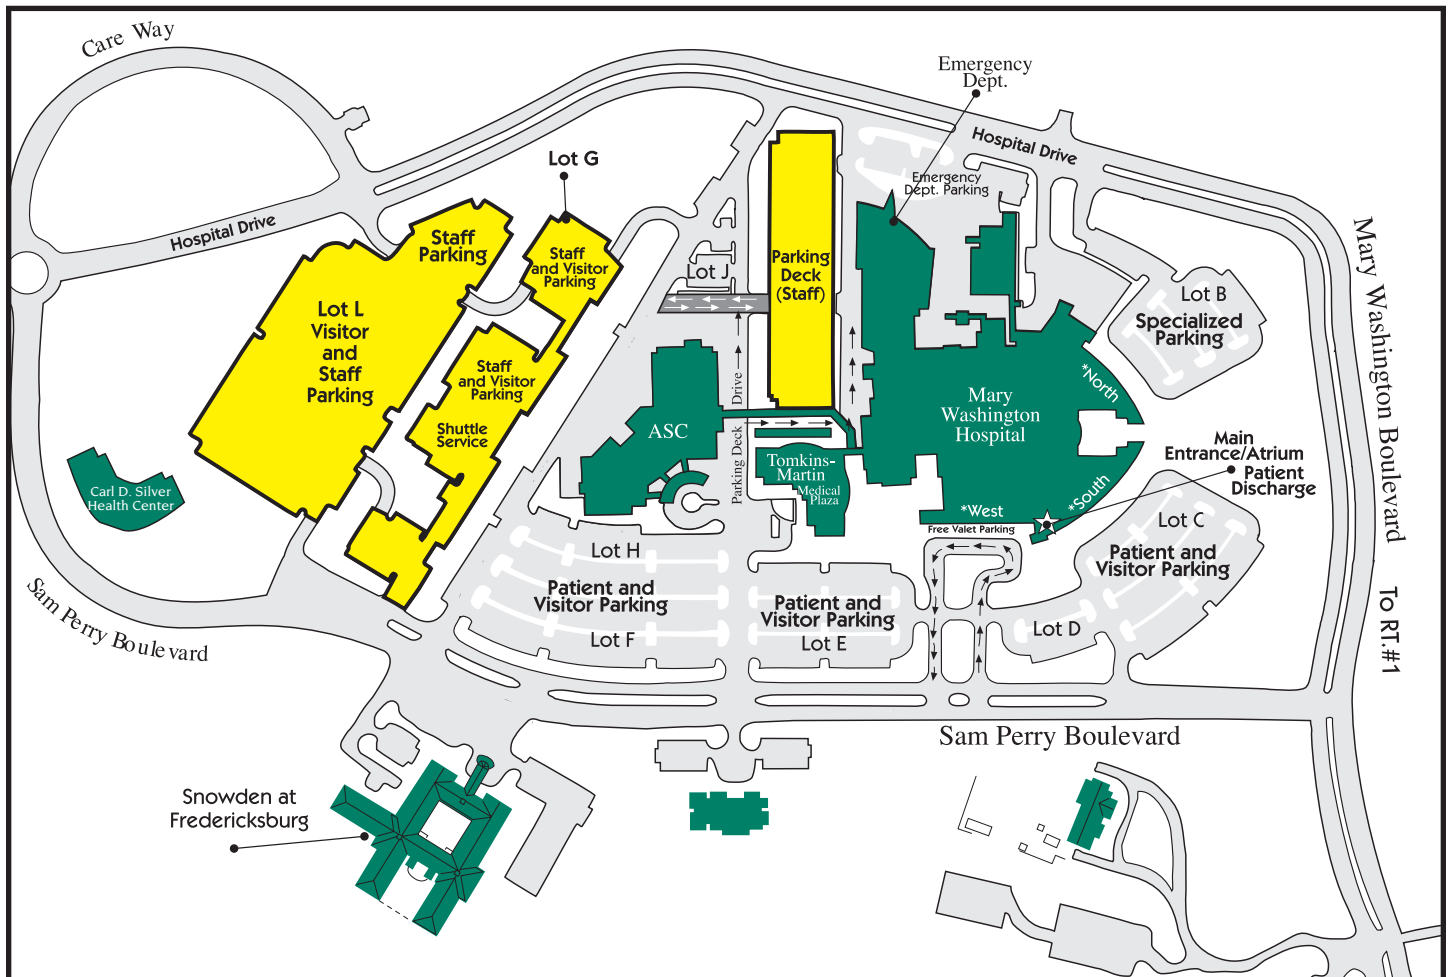

Parking on the MWH Campus

Associate parking on the MWH campus is free and limited to the areas shown in yellow above. These include Parking Lot G, Lot L and the Parking Deck.

**Mary Washington
Hospital**

MEDICORP